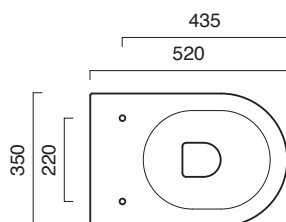

CE EN 997 - CL1 - 6A